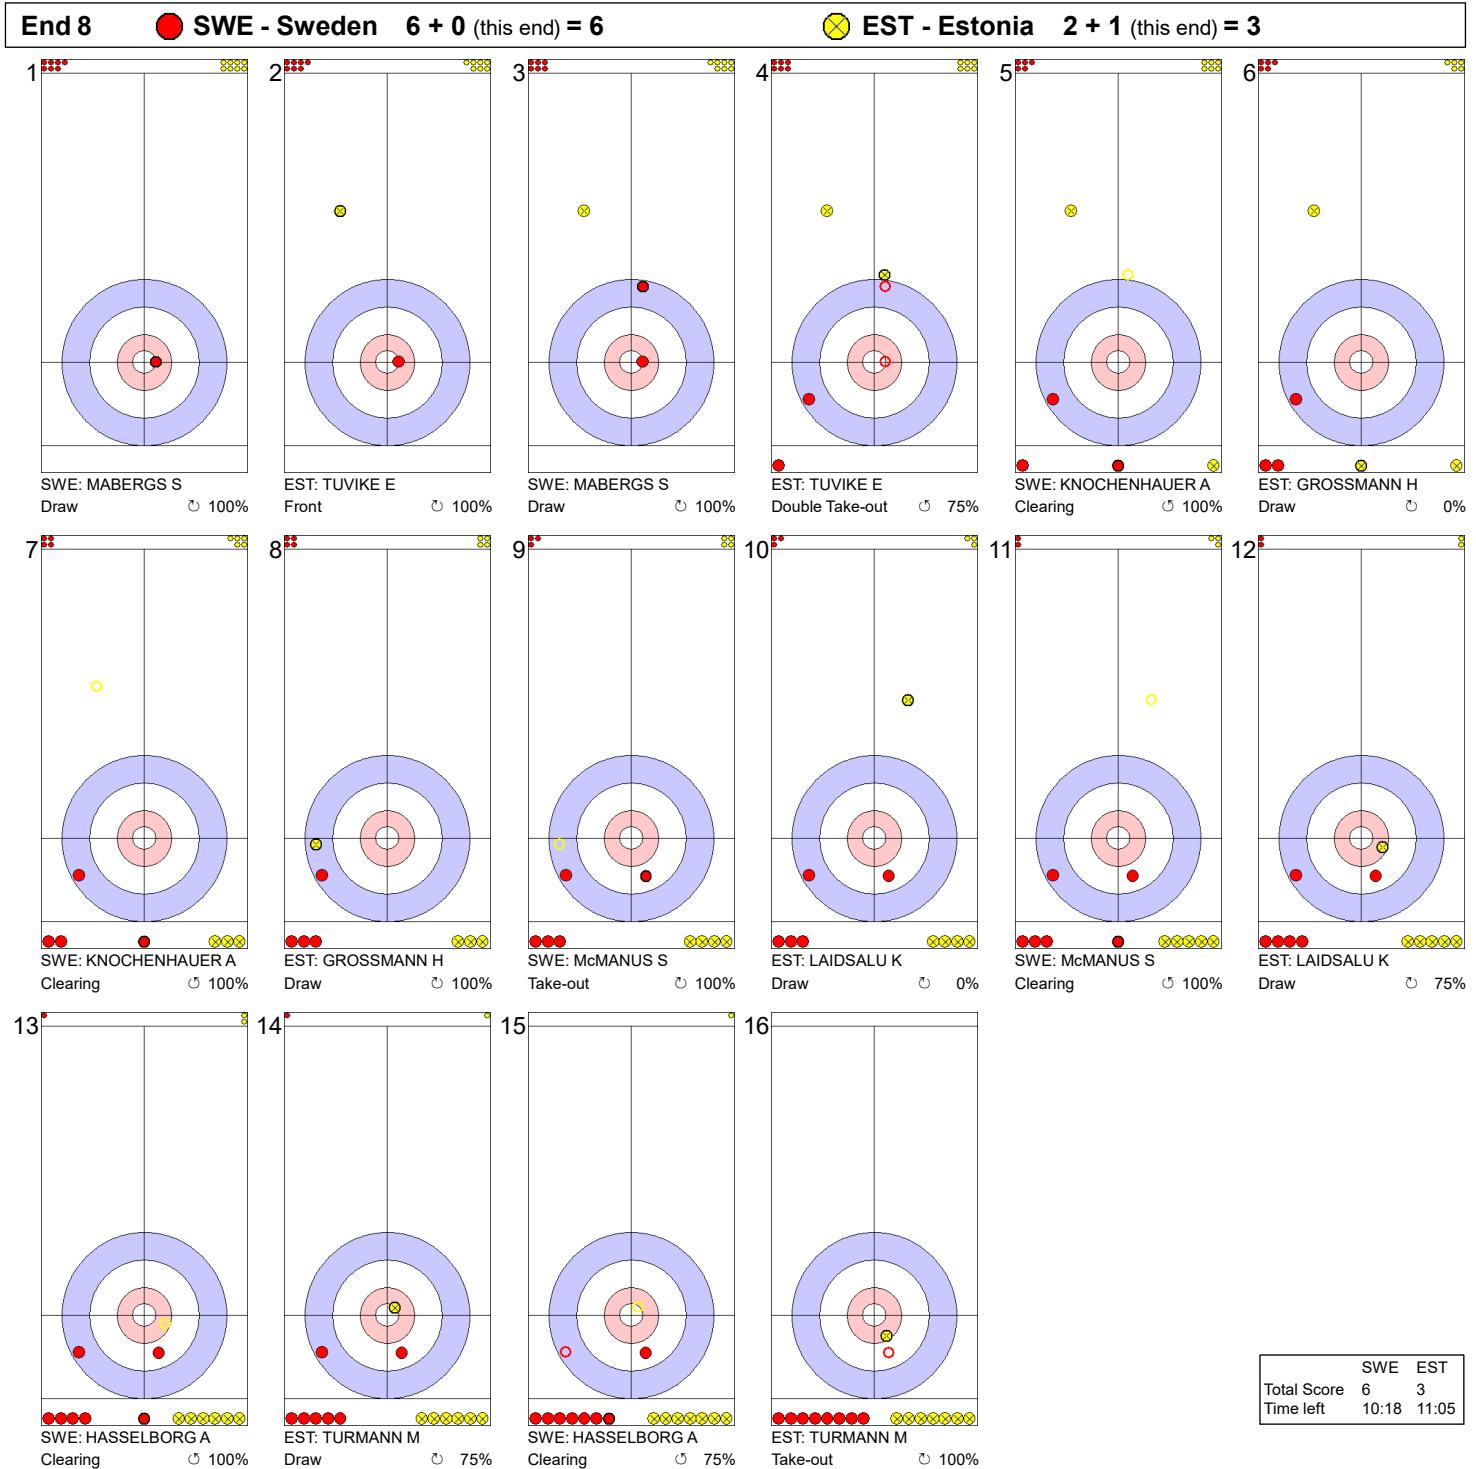

**Game - Shot by Shot**

**Legend:**  
 ↻ Clockwise      ↺ Counter-clockwise      - Not considered

**Game - Shot by Shot**

**Legend:**  
 Clockwise     
 Counter-clockwise     
 - Not considered

**Game - Shot by Shot**

**Legend:**  
 ↻ Clockwise      ↺ Counter-clockwise      - Not considered

**Game - Shot by Shot**

	SWE	EST
Total Score	6	3
Time left	10:18	11:05

**Legend:**  
 Clockwise      Counter-clockwise      - Not considered