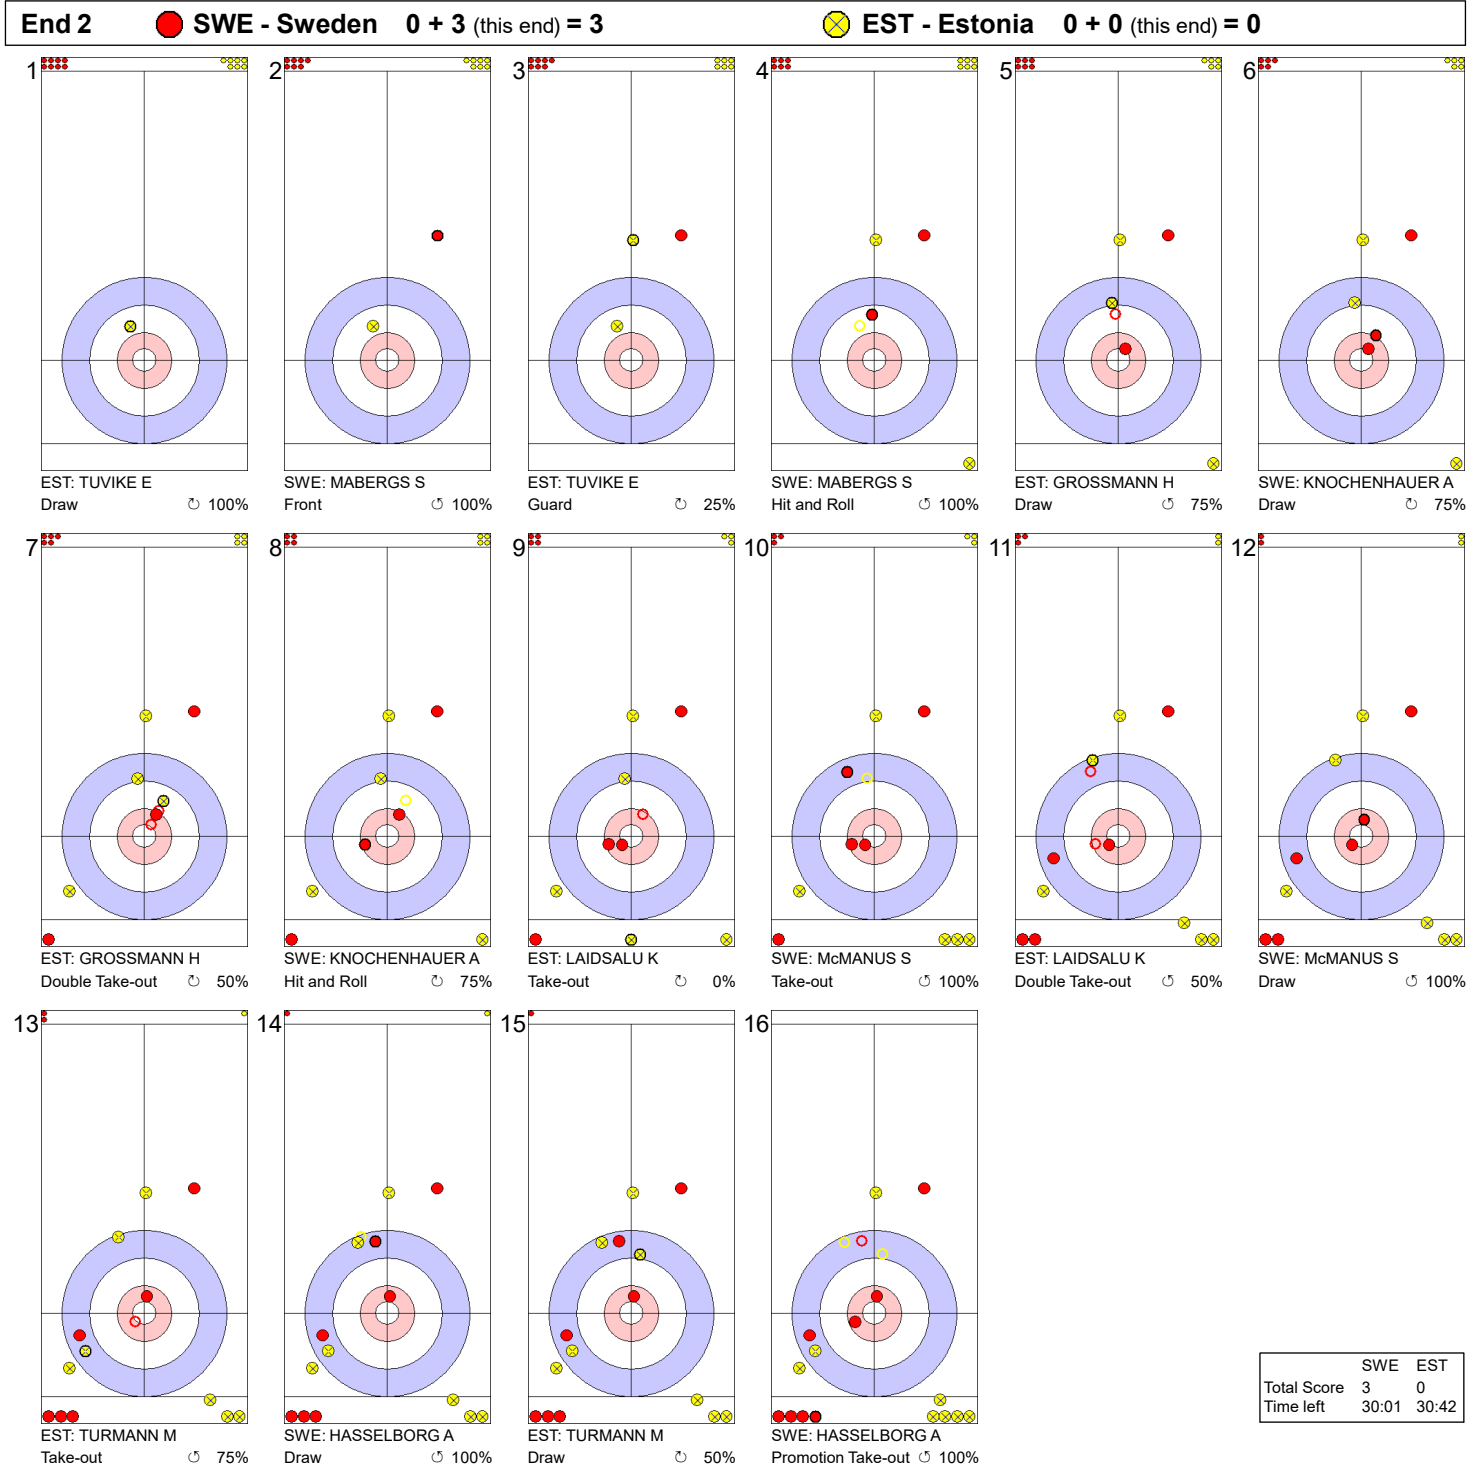

**Game - Shot by Shot**

**Legend:**  
 ↻ Clockwise      ↺ Counter-clockwise      - Not considered

**Game - Shot by Shot**

**Legend:**  
 Clockwise     
 Counter-clockwise     
 - Not considered

**Game - Shot by Shot**

**Legend:**  
 ↻ Clockwise      ↺ Counter-clockwise      - Not considered

**Game - Shot by Shot**

	SWE	EST
Total Score	6	3
Time left	10:18	11:05

**Legend:**  
 Clockwise      Counter-clockwise      - Not considered